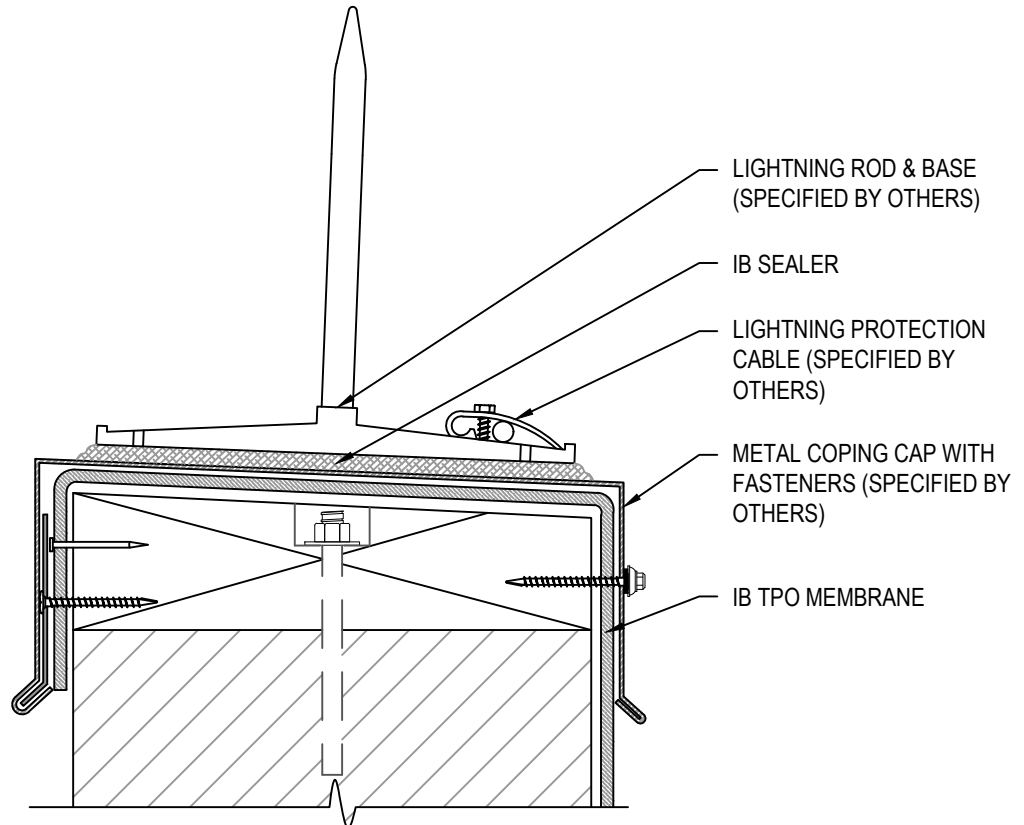

WALL MOUNTED LIGHTNING ROD

NOTES:

1. IB ROOF SYSTEMS ASSUMES NO RESPONSIBILITY FOR THE INSTALLATION, PERFORMANCE OR CERTIFICATION OF THE LIGHTNING ROD PROTECTION SYSTEM.
2. IB ROOF SYSTEMS ASSUMES NO RESPONSIBILITY FOR ATTACHMENT OF LIGHTNING ROD OR DAMAGES TO THE ROOF SYSTEM BECAUSE OF FAILURE OR DETACHMENT.

Scale: NTS	Detail Name: Lightning Rod Mounted Wall for TPO Roofs	Detail Number: T-PS-16
Submitted By: Address: Telephone:		Project: Address: