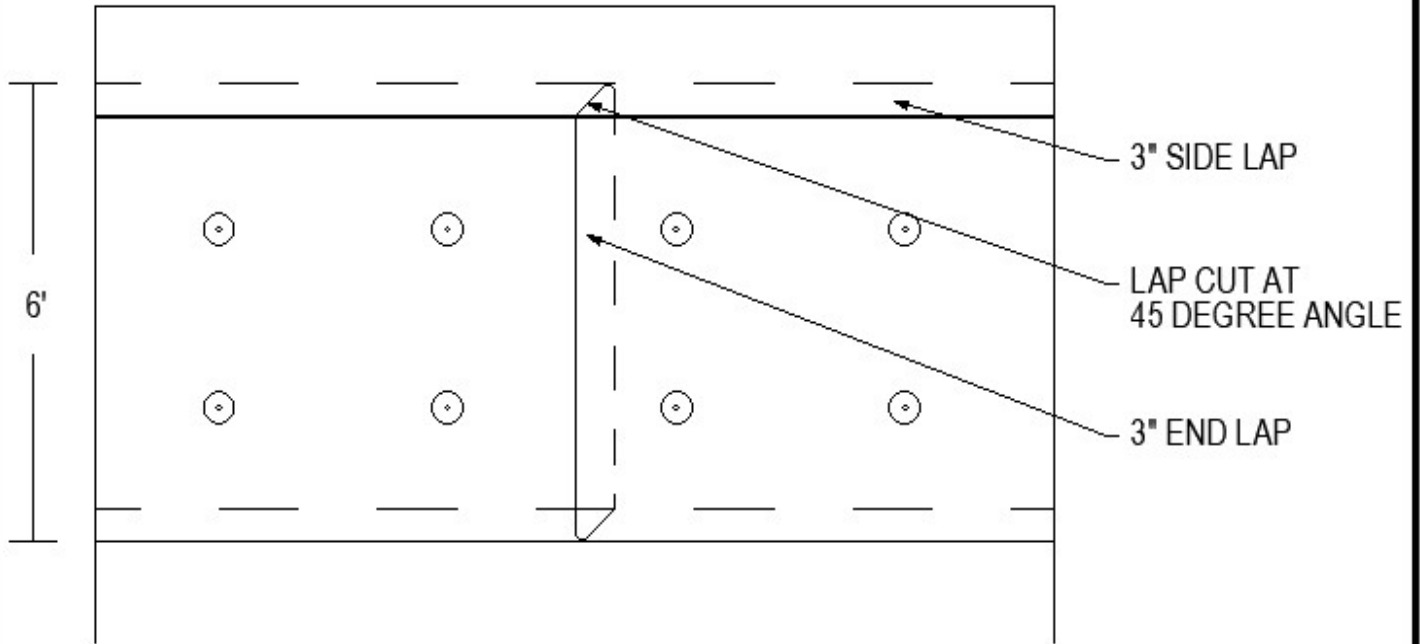

IB MEMBRANE END LAPS

**NOTE:**

1. REFER TO IB TPO T-JOINT PATCH DETAIL FOR IB TPO SM MEMBRANES

<p><b>Scale:</b> NTS</p>	<p><b>Detail Name:</b> <i>TPO Membrane End Laps for Induction Welded TPO</i></p>	<p><b>Detail Number:</b> IW-T-18</p>
<p><b>Submitted By:</b> Address: Telephone:</p>		<p><b>Project:</b> Address:</p>