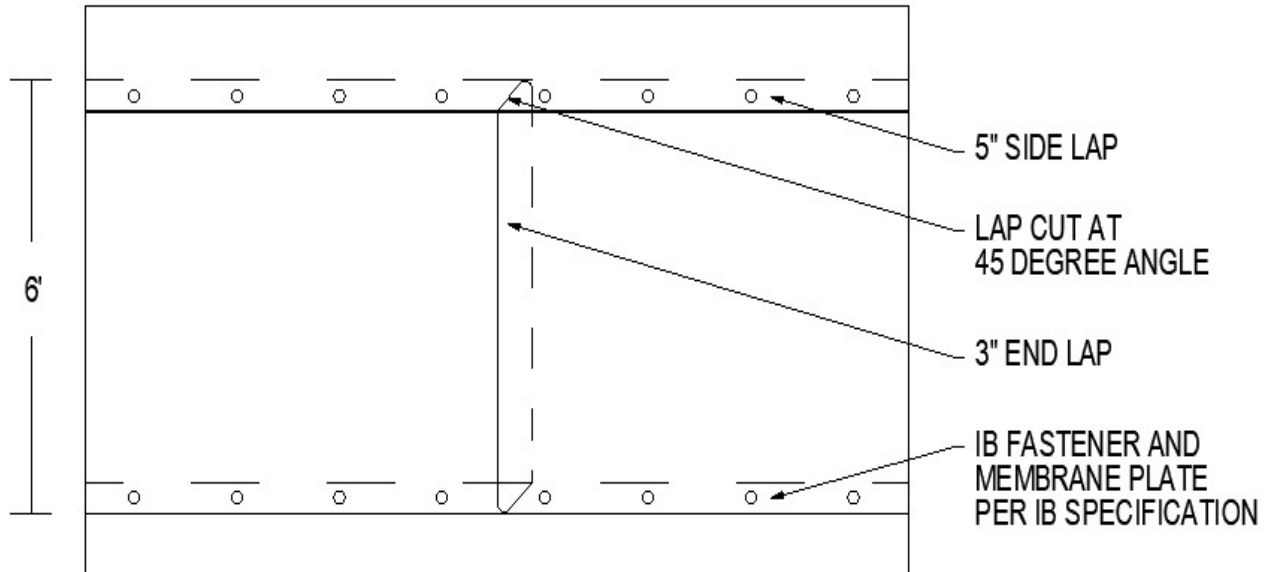

IB MEMBRANE END LAPS

IB FLEECKBACK MEMBRANE END LAPS

NOTE:

1. REFER TO IB TPO T-JOINT PATCH DETAIL FOR IB TPO SM & FB MEMBRANES

<p>Scale: NTS</p>	<p>Detail Name: Membrane End Laps for Adhered TPO Membrane</p>	<p>Detail Number: FA-T-22</p>
<p>Submitted By: Address: Telephone:</p>	<p>Project: Address:</p>	