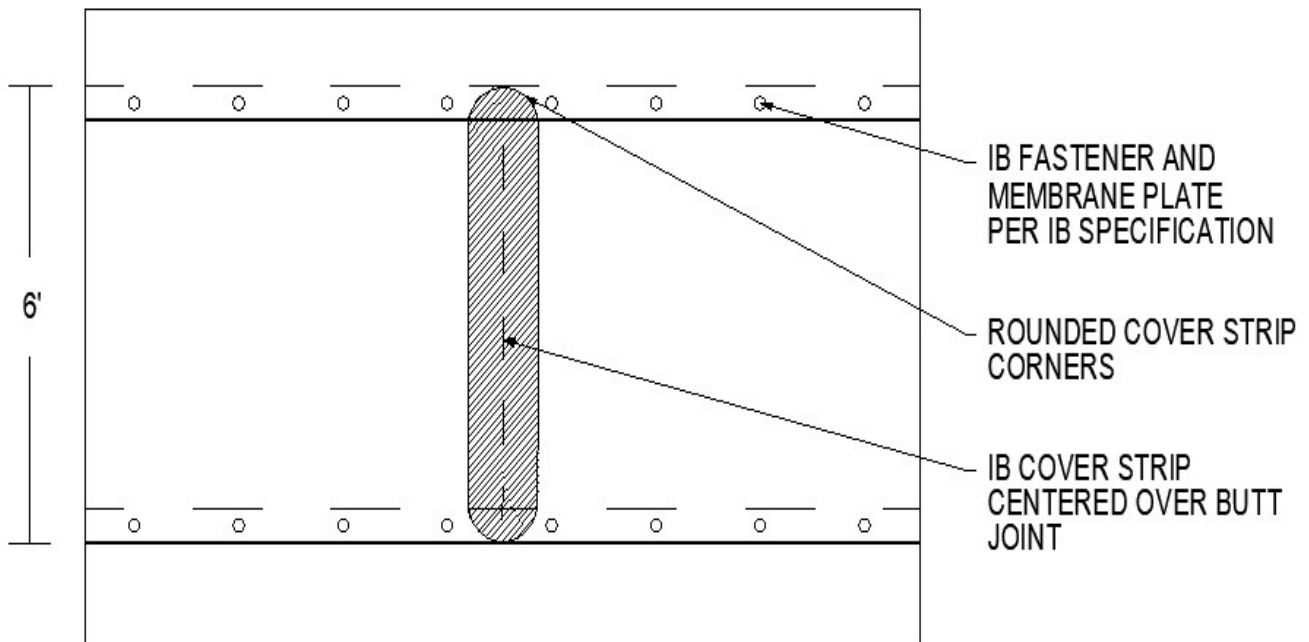

IB MEMBRANE END LAPS

IB FLEECKBACK MEMBRANE END LAPS

NOTE:

1. REFER TO IB TPO T-JOINT PATCH DETAIL FOR IB TPO SM & FB MEMBRANES

<p>Scale: NTS</p>	<p>Detail Name: Membrane End Laps for Adhered TPO Membrane</p>	<p>Detail Number: FA-T-22</p>
<p>Submitted By: Address: Telephone:</p>	<p>Project: Address:</p>	